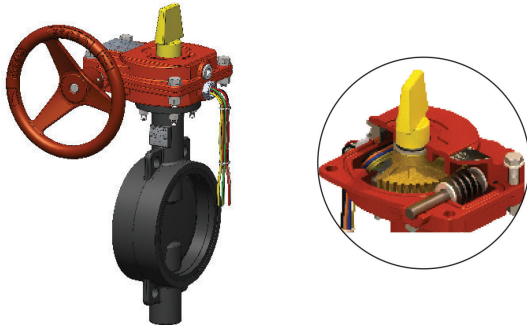

WAFER BUTTERFLY VALVE

Model 2400-W Manually Gear Operated with Tamper Switch

UNITED

DIMENSIONS

Nominal Size	Part No.	A	B	C	E	L
2"	2400-W-120	5.52	2.56	4.82	1.69	5.00
2-1/2"	2400-W-125	6.02	2.80	4.82	1.81	5.00
3"	2400-W-130	6.20	3.19	4.82	1.81	5.00
4"	2400-W-140	6.93	3.74	4.82	2.05	5.00
5"	2400-W-150	7.52	4.37	4.82	2.20	5.00
6"	2400-W-160	7.97	5.24	4.82	2.20	5.00
8"	2400-W-180	9.59	6.46	4.82	2.36	7.28
10"	2400-W-200	10.75	7.72	4.82	2.68	7.28
12"	2400-W-220	12.24	8.90	5.20	3.07	7.97

Dimensions in Inches

TORQUE

Nominal Size	Maximum Torque Value (300 psi) (N.M.)
2"	5
2-1/2"	5
3"	5
4"	6
6"	20
8"	21
10"	35
12"	40

Description:

1. Design Standard: MSS-SP-67 & API 609
2. EPDM Encapsulated ductile iron disc for bubble-tight shut off
3. Flag type position indicator
4. Low torque operation
5. High cycle life
6. Built-in supervisory switch
7. Top flange to ISO 5211/1
8. Flange connection to ANSI B16.1 Class 125/ANSI B16.5 Class 150
9. Working Pressure: 2"~12": 300 psi
10. Working Temperature: 33°F to 176°F (0°C to 80°C)
11. Fusion bonded epoxy powder coated to AWWA C550.
12. UL Listed / FM Approved for indoor or outdoor use.

LIST OF MATERIALS

	Description	Material/Specification
Valve	Body	Ductile Iron, ASTM A536 65-45-12
	Stem Shaft	Stainless Steel, AISI 431
	Disc	Ductile Iron EPDM encapsulated
	Stem O-rings	EPDM
	End Face Seal	EPDM
Gear Operator	Housing	Ductile Iron, ASTM A536 65-45-12
	Cover	Cast Iron, ASTM A126 Class B
	Worm	Carbon Steel, AISI 1045
	Worm Gear	Ductile Iron, ASTM A536 65-45-12
	Handwheel	Ductile Iron, ASTM A536 65-45-12