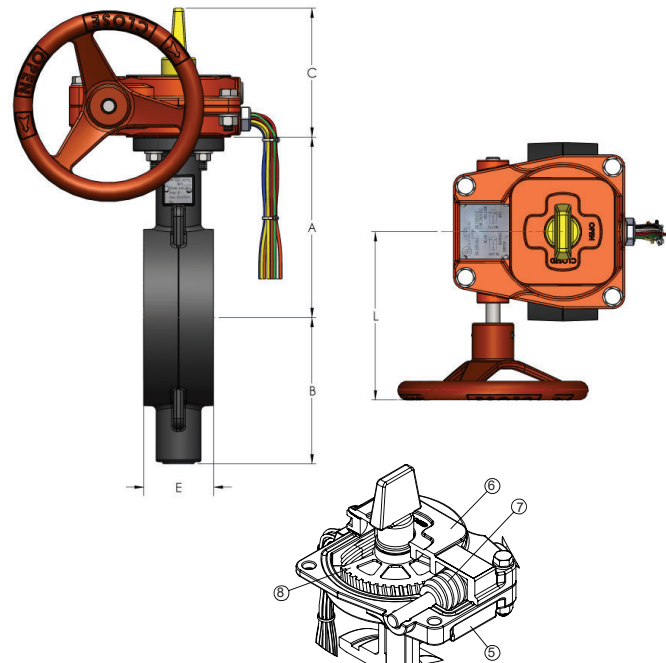

WAFER BUTTERFLY VALVE

Model 2400-W Manually Gear Operated with Tamper Switch

UNITED

DIMENSIONS

Nominal Size	Part No.	A	B	C	E	L
2"	2400-W-120	5.52	2.56	4.82	1.69	5.00
2-1/2"	2400-W-125	6.02	2.80	4.82	1.81	5.00
3"	2400-W-130	6.20	3.19	4.82	1.81	5.00
4"	2400-W-140	6.93	3.74	4.82	2.05	5.00
5"	2400-W-150	7.52	4.37	4.82	2.20	5.00
6"	2400-W-160	7.97	5.24	4.82	2.20	5.00
8"	2400-W-180	9.59	6.46	4.82	2.36	7.28
10"	2400-W-200	10.75	7.72	4.82	2.68	7.28
12"	2400-W-220	12.24	8.90	5.20	3.07	7.97

Dimensions in Inches

TORQUE

Nominal Size	Maximum Torque Value (300 psi) (N.M.)
2"	5
2-1/2"	5
3"	5
4"	6
6"	20
8"	21
10"	35
12"	40

Description:

1. Design Standard: MSS-SP-67 & API 609
2. EPDM Encapsulated ductile iron disc for bubble-tight shut off
3. Flag type position indicator
4. Low torque operation
5. High cycle life
6. Built-in supervisory switch
7. Top flange to ISO 5211/1
8. Flange connection to ANSI B16.1 Class 125/ANSI B16.5 Class 150
9. Working Pressure: 2"~12": 300 psi
10. Working Temperature: 33°F to 176°F (0°C to 80°C)
11. Fusion bonded epoxy powder coated to AWWA C550.
12. UL Listed / FM Approved for indoor or outdoor use.

LIST OF MATERIALS

	Description	Material/Specification
Valve	Body	Ductile Iron, ASTM A536 65-45-12
	Stem Shaft	Stainless Steel, AISI 431
	Disc	Ductile Iron EPDM encapsulated
	Stem O-rings	EPDM
	End Face Seal	EPDM
Gear Operator	Housing	Ductile Iron, ASTM A536 65-45-12
	Cover	Cast Iron, ASTM A126 Class B
	Worm	Carbon Steel, AISI 1045
	Worm Gear	Ductile Iron, ASTM A536 65-45-12
	Handwheel	Ductile Iron, ASTM A536 65-45-12